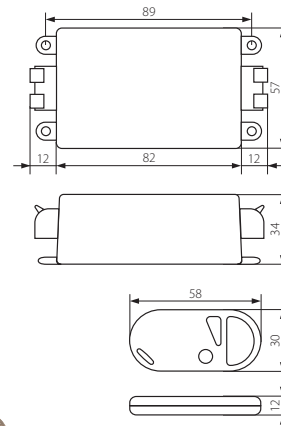

## CONTROLLER LED BOX RF

CONTROLLER LED BOX RF

**Kanlux**

CONTROLLER LED BOX RF

9912TRO24

8595619105465

CZ

černý  
controller pouzdro: plast / pilot pouzdro: plast